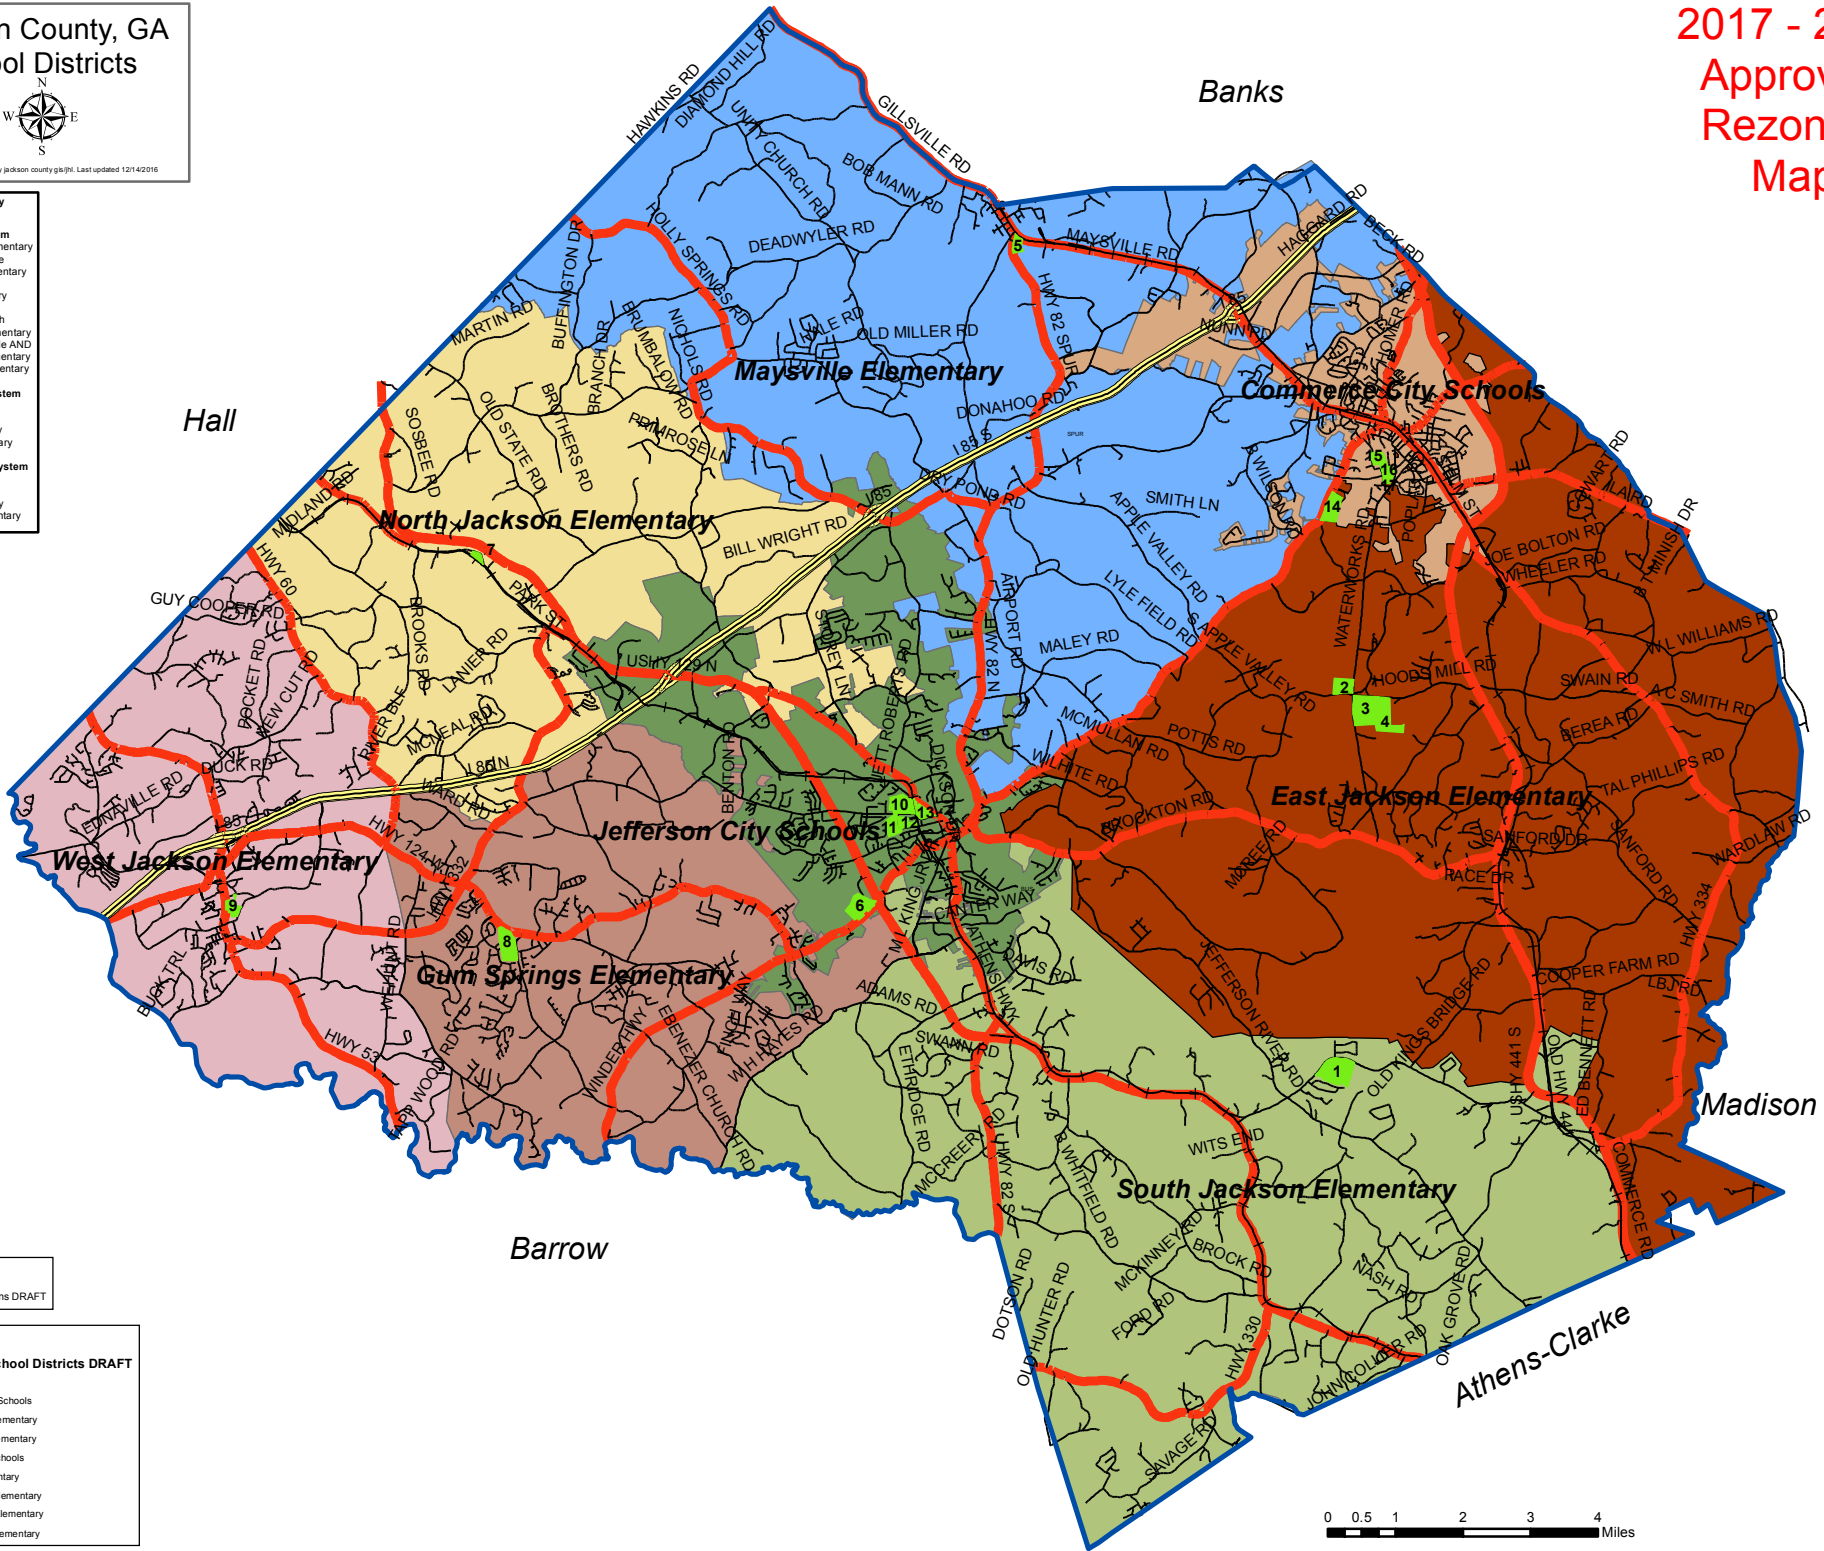

Jackson County, GA School Districts

2017 - 2018
Approved
Rezoning
Map

Jackson County School List

Legend

- School Locations DRAFT

Legend

County & City School Districts DRAFT

School_name